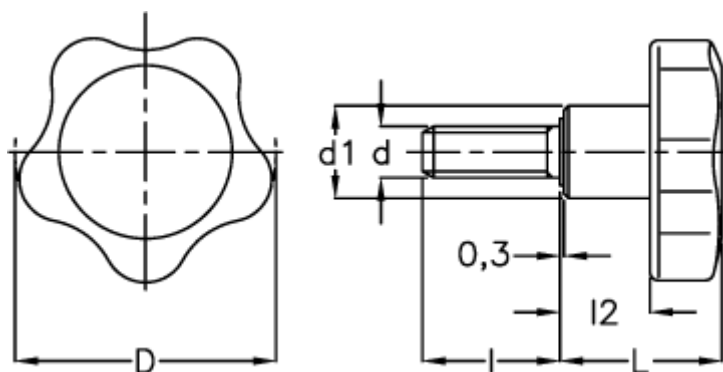

# Data Sheet

Article number: 2302166485  
Description: E+G Lobe knobs  
VC.692/50 p-M10x40

## Measures

---

D = 50  
d1 = 21  
d 6g = M10  
l = 40  
L = 36.5  
l2 = 21